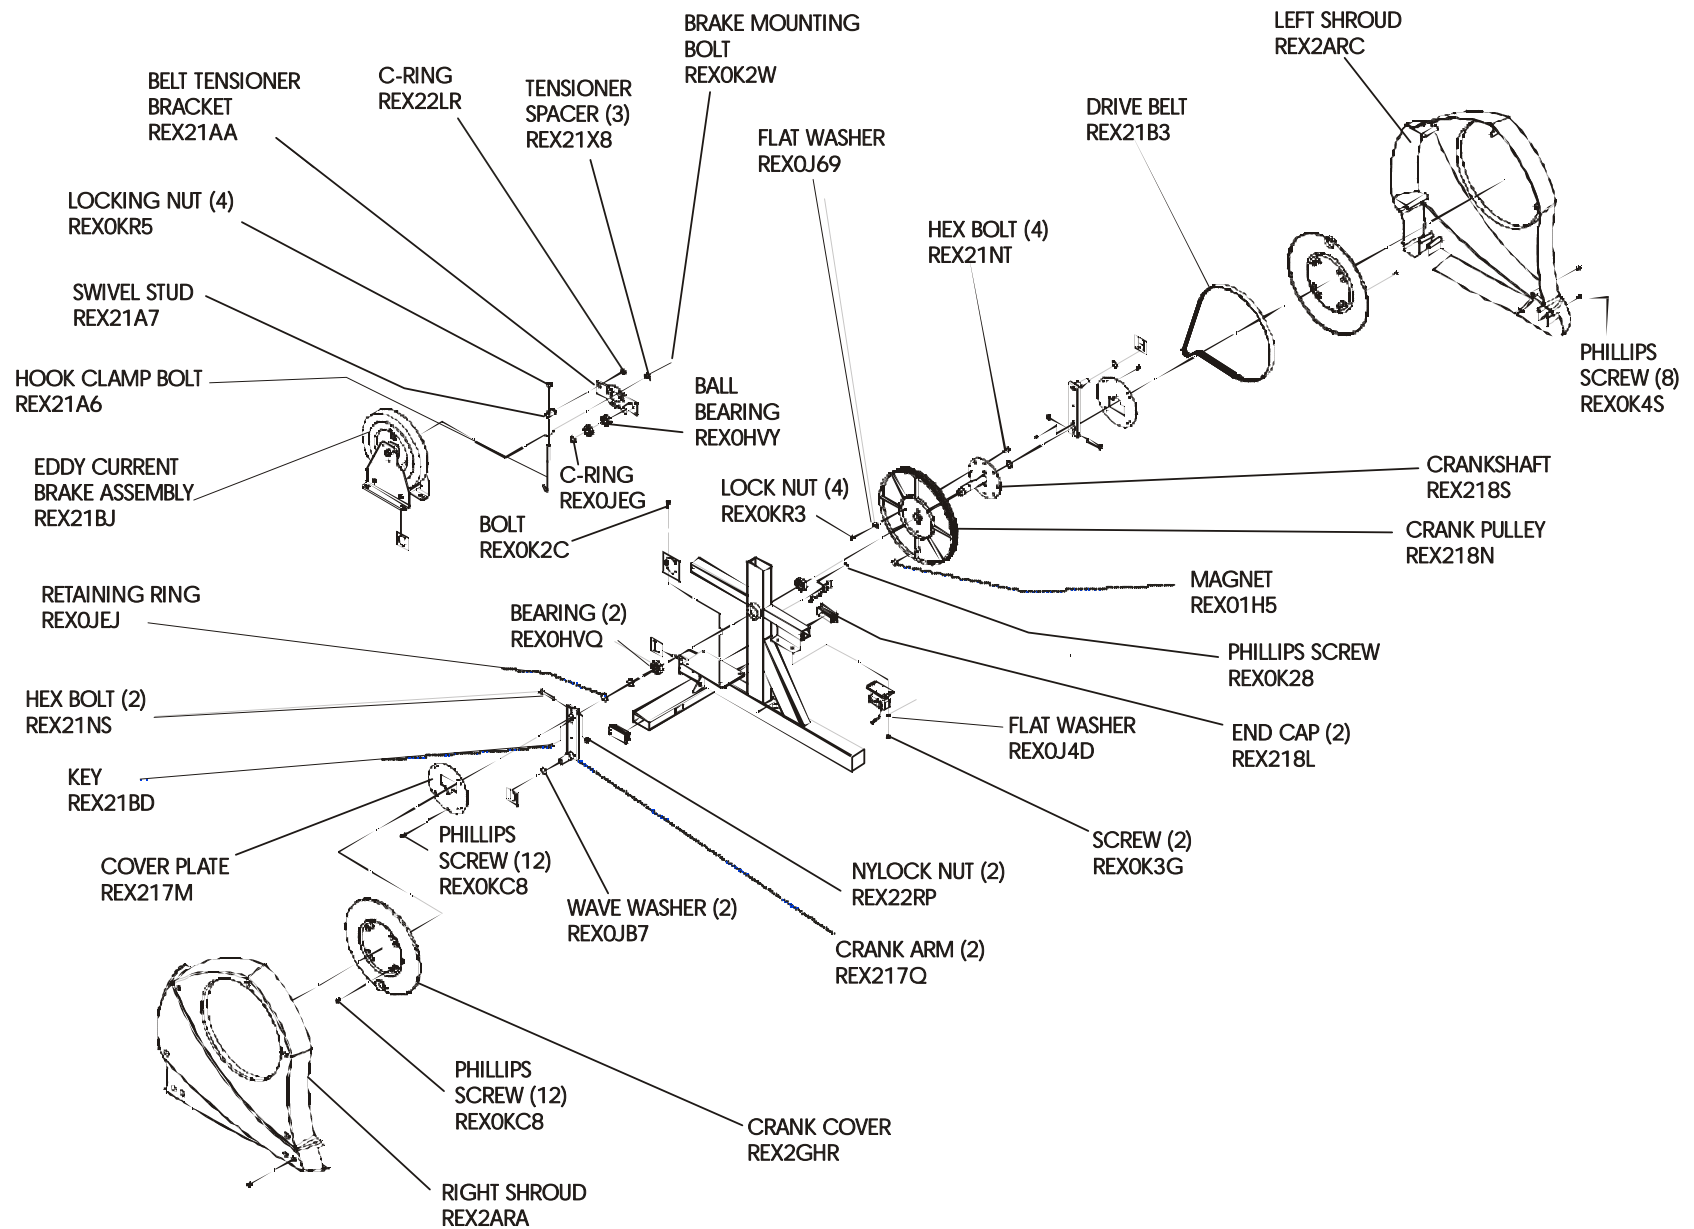

REAR
COMPONENTS

LF LOGO LABEL
REX2ARH

MOVEMENT ARMS
& HARDWARE

BLOCK
DIAGRAM

CABLES

LF Cross-Trainer Movement Arms and Hardware

X1-XX00-0103

LF Cross-Trainer Rear Components

X1-XX00-0103

NOT SHOWN: STATIONARY GRIP - REX27SA
STATIONARY GRIP CAP - REX2BKF